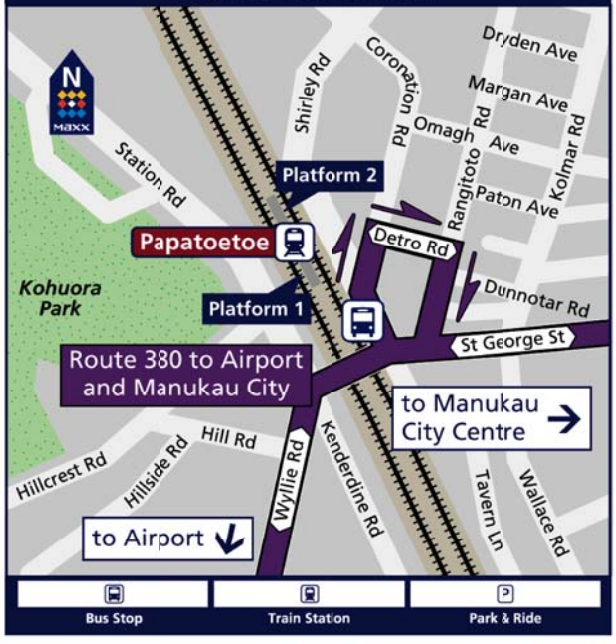

to Manukau City Centre via Puhinui Rd, Wyllie Rd and Papatoetoe						
SATURDAY						380
	Route	Airport Shopping Centre	International Terminal	Domestic Terminal	Papatoetoe Train Station	Manukau City Centre
AM	380	5.00	5.08	5.10	5.25	5.40
	380	5.30	5.38	5.40	5.55	6.10
	380	6.00	6.08	6.10	6.25	6.40
	380	6.30	6.38	6.40	6.55	7.10
	380	7.00	7.08	7.10	7.25	7.40
	380	7.30	7.38	7.40	7.55	8.10
	380	8.00	8.08	8.10	8.25	8.40
	380	8.30	8.38	8.40	8.55	9.10
	380	9.00	9.08	9.10	9.25	9.40
	380	9.30	9.38	9.40	9.55	10.10
PM	380	10.00	10.08	10.10	10.25	10.40
	380	10.30	10.38	10.40	10.55	11.10
	380	11.00	11.08	11.10	11.25	11.40
	380	11.30	11.38	11.40	11.55	12.10
	380	12.00	12.08	12.10	12.25	12.40
	380	12.30	12.38	12.40	12.55	1.10
	380	1.00	1.08	1.10	1.25	1.40
	380	1.30	1.38	1.40	1.55	2.10
	380	2.00	2.08	2.10	2.25	2.40
	380	2.30	2.38	2.40	2.55	3.10
380	3.00	3.08	3.10	3.25	3.40	
380	3.30	3.38	3.40	3.55	4.10	
380	4.00	4.08	4.10	4.25	4.40	
380	4.30	4.38	4.40	4.55	5.10	
380	5.00	5.08	5.10	5.25	5.40	
380	5.30	5.38	5.40	5.55	6.10	
380	6.00	6.08	6.10	6.25	6.40	
380	6.30	6.38	6.40	6.55	7.10	
380	7.00	7.08	7.10	7.25	7.40	
380	7.30	7.38	7.40	7.55	8.10	
380	8.00	8.08	8.10	8.25	8.40	
380	8.30	8.38	8.40	8.55	9.10	
380	9.00	9.08	9.10	9.25	9.40	
380	9.30	9.38	9.40	9.55	10.10	
380	10.00	10.08	10.10	10.25	10.40	
380	10.30	10.38	10.40	10.55	11.10	
380	11.00	11.08	11.10	11.25	11.40	
380	11.30	11.38	11.40	11.55	12.10	

to Manukau City Centre via Puhinui Rd, Wyllie Rd and Papatoetoe						
SUNDAY AND PUBLIC HOLIDAYS						380
	Route	Airport Shopping Centre	International Terminal	Domestic Terminal	Papatoetoe Train Station	Manukau City Centre
AM	380	5.00	5.08	5.10	5.25	5.40
	380	5.30	5.38	5.40	5.55	6.10
	380	6.00	6.08	6.10	6.25	6.40
	380	6.30	6.38	6.40	6.55	7.10
	380	7.00	7.08	7.10	7.25	7.40
	380	7.30	7.38	7.40	7.55	8.10
	380	8.00	8.08	8.10	8.25	8.40
	380	8.30	8.38	8.40	8.55	9.10
	380	9.00	9.08	9.10	9.25	9.40
	380	9.30	9.38	9.40	9.55	10.10
PM	380	10.00	10.08	10.10	10.25	10.40
	380	10.30	10.38	10.40	10.55	11.10
	380	11.00	11.08	11.10	11.25	11.40
	380	11.30	11.38	11.40	11.55	12.10
	380	12.00	12.08	12.10	12.25	12.40
	380	12.30	12.38	12.40	12.55	1.10
	380	1.00	1.08	1.10	1.25	1.40
	380	1.30	1.38	1.40	1.55	2.10
	380	2.00	2.08	2.10	2.25	2.40
	380	2.30	2.38	2.40	2.55	3.10
380	3.00	3.08	3.10	3.25	3.40	
380	3.30	3.38	3.40	3.55	4.10	
380	4.00	4.08	4.10	4.25	4.40	
380	4.30	4.38	4.40	4.55	5.10	
380	5.00	5.08	5.10	5.25	5.40	
380	5.30	5.38	5.40	5.55	6.10	
380	6.00	6.08	6.10	6.25	6.40	
380	6.30	6.38	6.40	6.55	7.10	
380	7.00	7.08	7.10	7.25	7.40	
380	7.30	7.38	7.40	7.55	8.10	
380	8.00	8.08	8.10	8.25	8.40	
380	8.30	8.38	8.40	8.55	9.10	
380	9.00	9.08	9.10	9.25	9.40	
380	9.30	9.38	9.40	9.55	10.10	
380	10.00	10.08	10.10	10.25	10.40	
380	10.30	10.38	10.40	10.55	11.10	
380	11.00	11.08	11.10	11.25	11.40	
380	11.30	11.38	11.40	11.55	12.10	

NOTES Times in bold are scheduled, all other times are approximate
This service is provided by Pacific Tourways

NOTES Times in bold are scheduled, all other times are approximate
This service is provided by Pacific Tourways

NOTES Times in bold are scheduled, all other times are approximate
This service is provided by Pacific Tourways

Papatoetoe Station