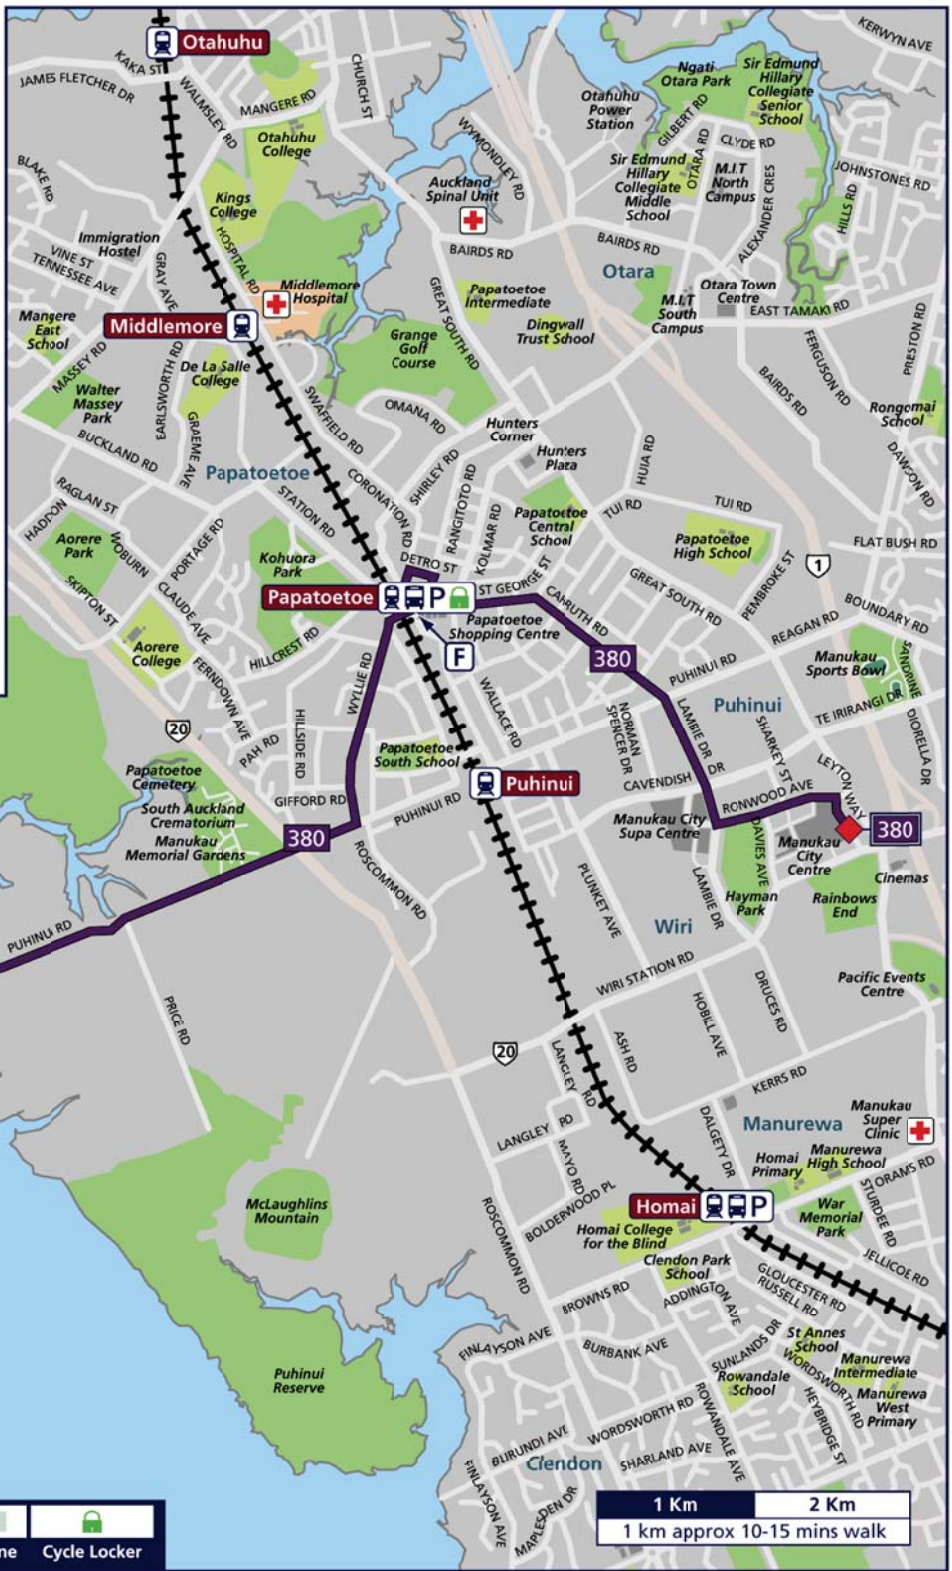

to Manukau City Centre via Puhinui Rd, Wyllie Rd and Papatoetoe						
SATURDAY						380
	Route	Airport Shopping Centre	International Terminal	Domestic Terminal	Papatoetoe Train Station	Manukau City Centre
AM	380	5.00	5.08	5.10	5.25	5.40
	380	5.30	5.38	5.40	5.55	6.10
	380	6.00	6.08	6.10	6.25	6.40
	380	6.30	6.38	6.40	6.55	7.10
	380	7.00	7.08	7.10	7.25	7.40
	380	7.30	7.38	7.40	7.55	8.10
	380	8.00	8.08	8.10	8.25	8.40
	380	8.30	8.38	8.40	8.55	9.10
	380	9.00	9.08	9.10	9.25	9.40
	380	9.30	9.38	9.40	9.55	10.10
PM	380	10.00	10.08	10.10	10.25	10.40
	380	10.30	10.38	10.40	10.55	11.10
	380	11.00	11.08	11.10	11.25	11.40
	380	11.30	11.38	11.40	11.55	12.10
	380	12.00	12.08	12.10	12.25	12.40
	380	12.30	12.38	12.40	12.55	1.10
	380	1.00	1.08	1.10	1.25	1.40
	380	1.30	1.38	1.40	1.55	2.10
	380	2.00	2.08	2.10	2.25	2.40
	380	2.30	2.38	2.40	2.55	3.10
380	3.00	3.08	3.10	3.25	3.40	
380	3.30	3.38	3.40	3.55	4.10	
380	4.00	4.08	4.10	4.25	4.40	
380	4.30	4.38	4.40	4.55	5.10	
380	5.00	5.08	5.10	5.25	5.40	
380	5.30	5.38	5.40	5.55	6.10	
380	6.00	6.08	6.10	6.25	6.40	
380	6.30	6.38	6.40	6.55	7.10	
380	7.00	7.08	7.10	7.25	7.40	
380	7.30	7.38	7.40	7.55	8.10	
380	8.00	8.08	8.10	8.25	8.40	
380	8.30	8.38	8.40	8.55	9.10	
380	9.00	9.08	9.10	9.25	9.40	
380	9.30	9.38	9.40	9.55	10.10	
380	10.00	10.08	10.10	10.25	10.40	
380	10.30	10.38	10.40	10.55	11.10	
380	11.00	11.08	11.10	11.25	11.40	
380	11.30	11.38	11.40	11.55	12.10	

to Manukau City Centre via Puhinui Rd, Wyllie Rd and Papatoetoe						
SUNDAY AND PUBLIC HOLIDAYS						380
	Route	Airport Shopping Centre	International Terminal	Domestic Terminal	Papatoetoe Train Station	Manukau City Centre
AM	380	5.00	5.08	5.10	5.25	5.40
	380	5.30	5.38	5.40	5.55	6.10
	380	6.00	6.08	6.10	6.25	6.40
	380	6.30	6.38	6.40	6.55	7.10
	380	7.00	7.08	7.10	7.25	7.40
	380	7.30	7.38	7.40	7.55	8.10
	380	8.00	8.08	8.10	8.25	8.40
	380	8.30	8.38	8.40	8.55	9.10
	380	9.00	9.08	9.10	9.25	9.40
	380	9.30	9.38	9.40	9.55	10.10
PM	380	10.00	10.08	10.10	10.25	10.40
	380	10.30	10.38	10.40	10.55	11.10
	380	11.00	11.08	11.10	11.25	11.40
	380	11.30	11.38	11.40	11.55	12.10
	380	12.00	12.08	12.10	12.25	12.40
	380	12.30	12.38	12.40	12.55	1.10
	380	1.00	1.08	1.10	1.25	1.40
	380	1.30	1.38	1.40	1.55	2.10
	380	2.00	2.08	2.10	2.25	2.40
	380	2.30	2.38	2.40	2.55	3.10
380	3.00	3.08	3.10	3.25	3.40	
380	3.30	3.38	3.40	3.55	4.10	
380	4.00	4.08	4.10	4.25	4.40	
380	4.30	4.38	4.40	4.55	5.10	
380	5.00	5.08	5.10	5.25	5.40	
380	5.30	5.38	5.40	5.55	6.10	
380	6.00	6.08	6.10	6.25	6.40	
380	6.30	6.38	6.40	6.55	7.10	
380	7.00	7.08	7.10	7.25	7.40	
380	7.30	7.38	7.40	7.55	8.10	
380	8.00	8.08	8.10	8.25	8.40	
380	8.30	8.38	8.40	8.55	9.10	
380	9.00	9.08	9.10	9.25	9.40	
380	9.30	9.38	9.40	9.55	10.10	
380	10.00	10.08	10.10	10.25	10.40	
380	10.30	10.38	10.40	10.55	11.10	
380	11.00	11.08	11.10	11.25	11.40	
380	11.30	11.38	11.40	11.55	12.10	

NOTES Times in bold are scheduled, all other times are approximate
This service is provided by Pacific Tourways

NOTES Times in bold are scheduled, all other times are approximate
This service is provided by Pacific Tourways

NOTES Times in bold are scheduled, all other times are approximate
This service is provided by Pacific Tourways

Papatoetoe Station