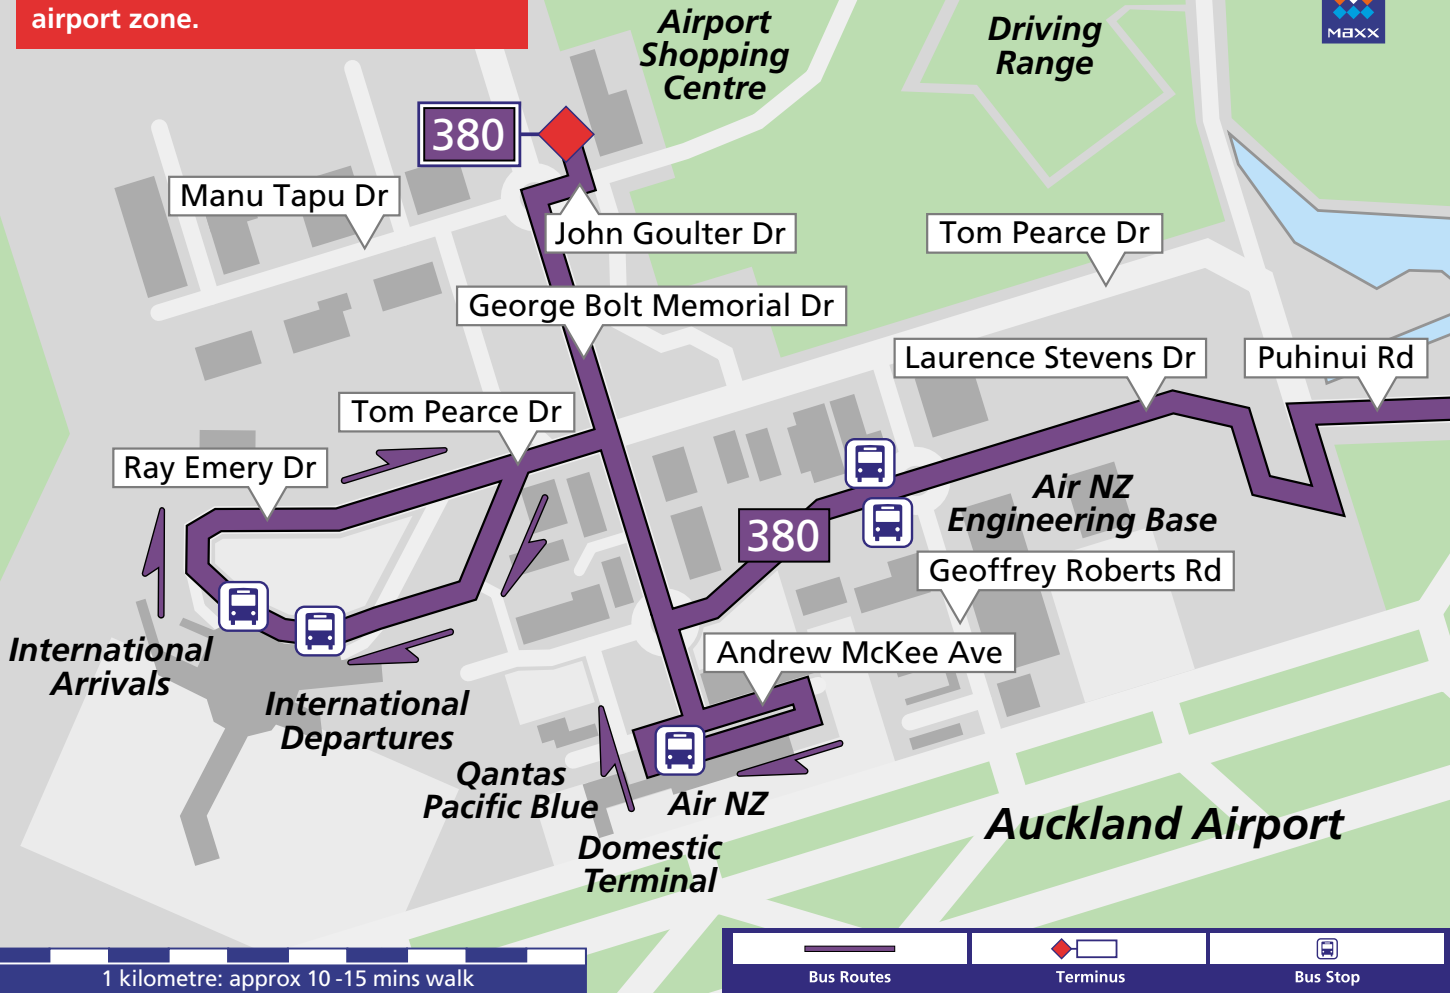

**NOTES** Times in bold are scheduled, all other times are approximate  
This service is provided by Pacific Tourways

**NOTES** Times in bold are scheduled, all other times are approximate  
This service is provided by Pacific Tourways

**NOTES** Times in bold are scheduled, all other times are approximate  
This service is provided by Pacific Tourways

# Papatoetoe Station

Note: A flat fare of 50 cents for adults and 30 cents for children and senior citizens applies within the airport zone.

**OTHER TIMETABLES FOR THIS AREA**

- ◆ 32-, 33-, 34-, 35-, 36-, 37- Mangere ◆ Airport
- ◆ 428 Puhinui
- ◆ 443, 444 Manukau Circle
- ◆ 44-, 48, 49 Otara
- ◆ 45- Manurewa
- ◆ 47- Papakura
- ◆ 36-, 37-, 56-, 57, 66 Manukau Crosstown
- ◆ Southern Line Train Timetable
- ◆ Southern Suburbs
- ◆ The MAXX Guide

**Fare Stages**

	Manukau City Centre	Papatoetoe Stn/ Town Hall	Pukaki Creek Bridge	Airport
Manukau City Centre	-	1 Stage	2 Stage	3 Stage
Papatoetoe Stn/ Town Hall	1 Stage	-	1 Stage	2 Stage
Pukaki Creek Bridge	2 Stage	1 Stage	-	1 Stage
Airport	3 Stage	2 Stage	1 Stage	Airport Zone